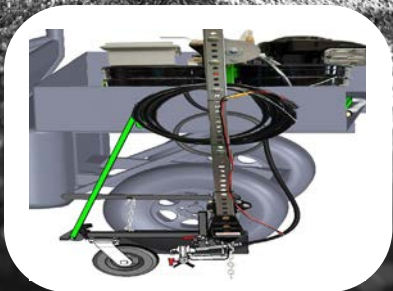

Features

1. Adjustable paint arm. Both horizontal & vertical.
2. Four 5 gallon bucket capacity.
3. Use multiple colors on the fly.
4. Adjustable, airless high-pressure pump.
5. Removable paint gun with 25 feet of hose for stencil painting.
6. 5.5HP, quiet Briggs & Stratton engine.
7. 4 inch cleanable & reusable filter.
8. Includes attachment to paint manually.