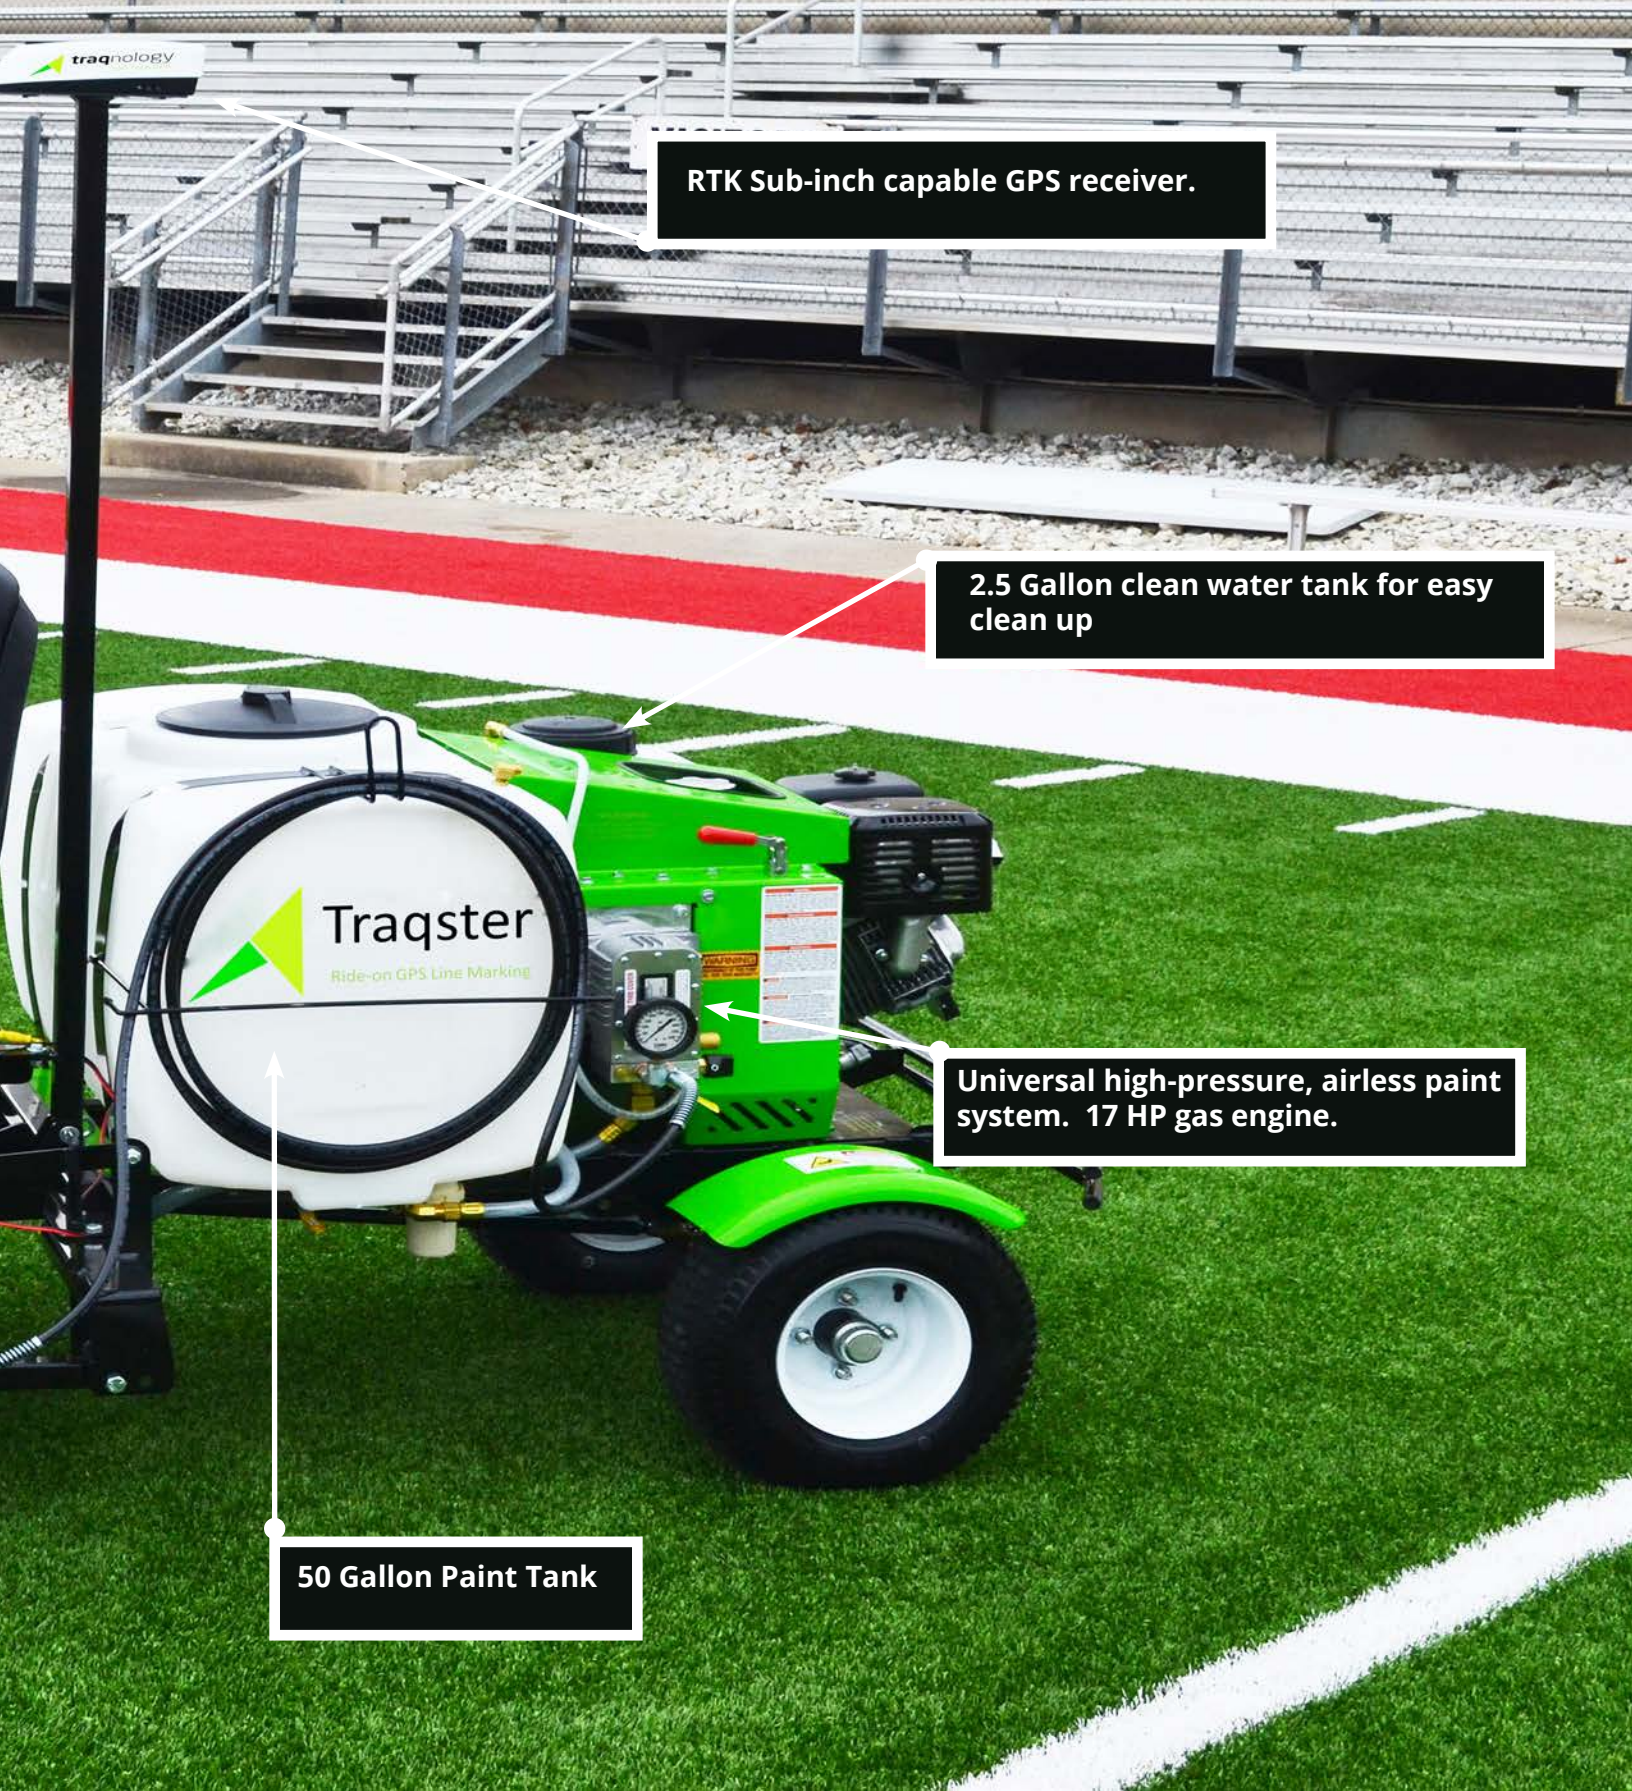

RTK Sub-inch capable GPS receiver.

2.5 Gallon clean water tank for easy clean up

Universal high-pressure, airless paint system. 17 HP gas engine.

50 Gallon Paint Tank

info@traqnology-na.com

traqnology
Turf Tech GPS