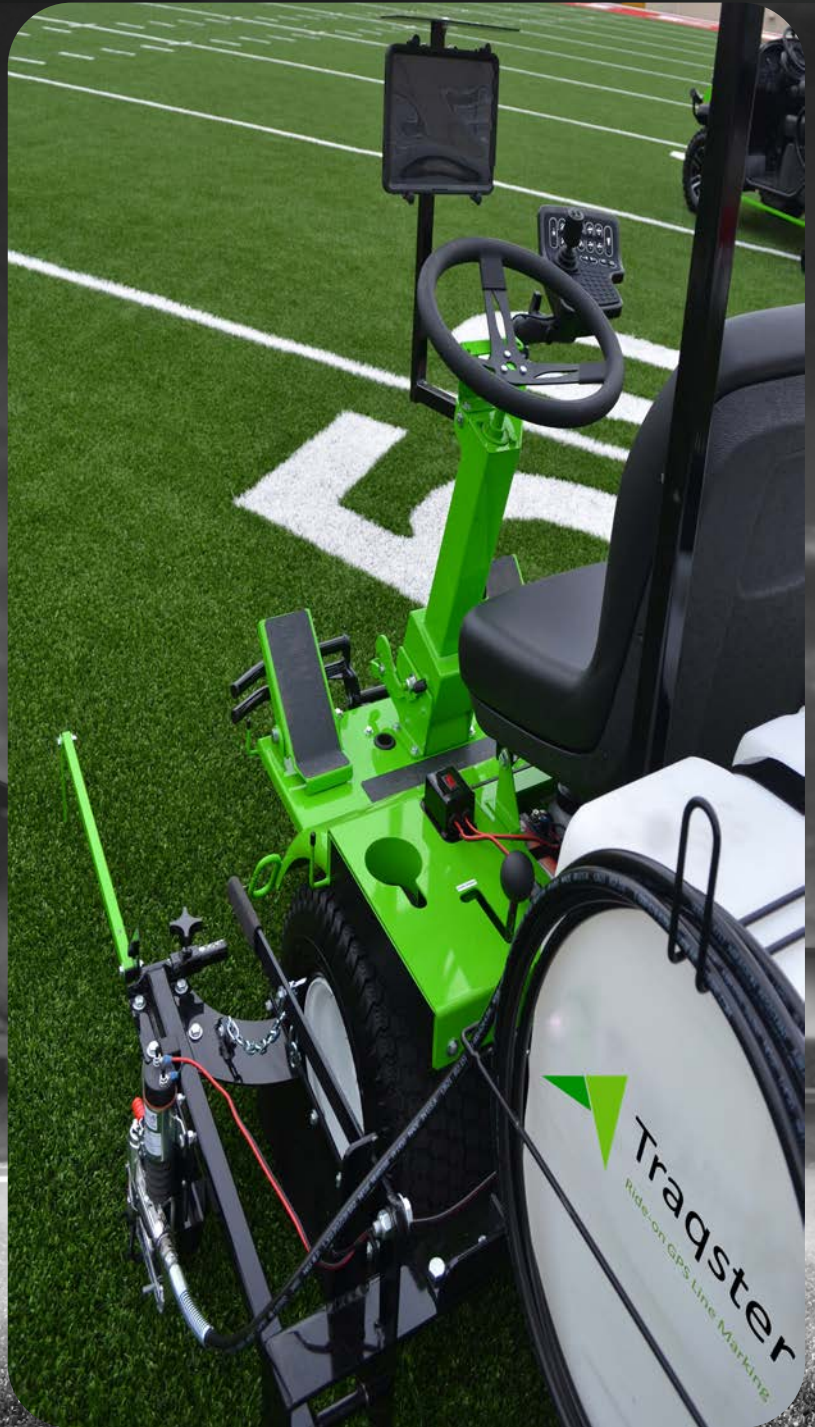

Traqnology-na.com

Sales: 815.894.3494