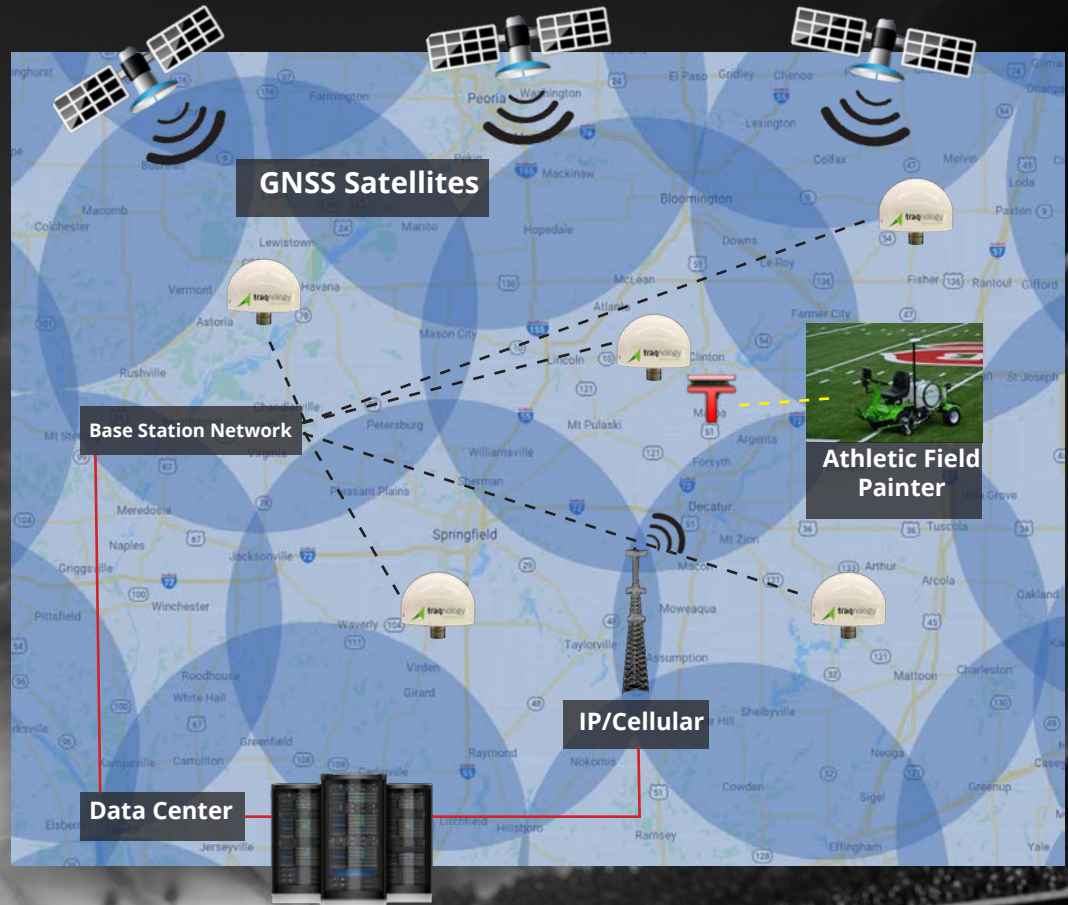

# traqnology

Turf Tech GPS

sports**traq**™  
gps line marking

**Sportstraq** is a universal GPS Line Marking solution designed to install on a variety of turf maintenance vehicles.

**Sportstraq** offers an easy to learn iPad interface coupled with intuitive joy-stick controls. Use any of the pre-built sports templates and layout your athletic field in a matter of minutes with repeatability year after year.

# GPS Corrections Traqnology's RTK Network

## How It Works

1. Satellites send GPS data to both physical base stations & your machine.
2. Physical bases send satellite data to our servers in an underground data center.
3. Our servers send RTK corrections to your machine through the iPad.
4. You get sub-inch, repeatable, GPS accuracy.